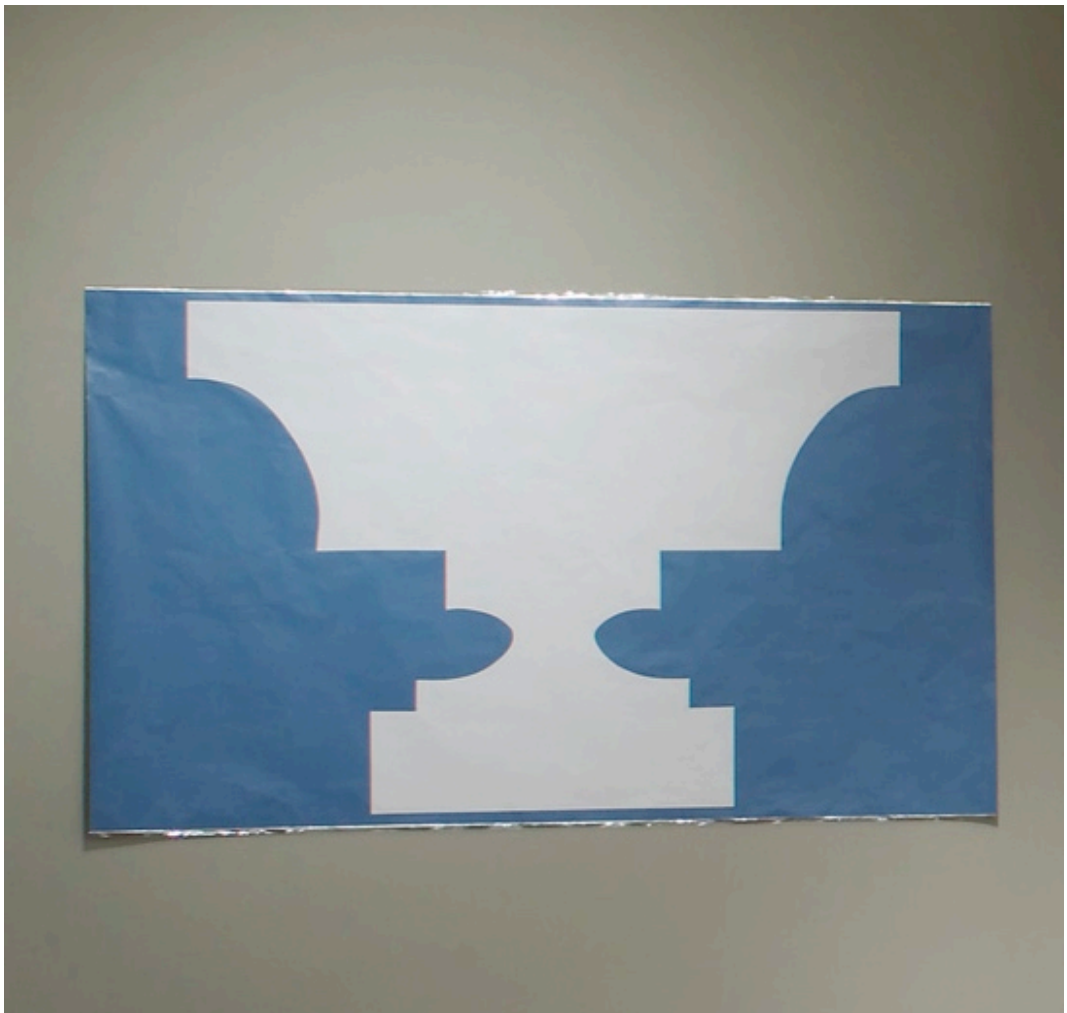

DOMOBAAL

LIZI SÁNCHEZ
IN A WORLD THAT LAUGHS
19.11.15 – 20.12.1

DREAMS OF DREAMERS (GREEN)
DREAMS OF DREAMERS (RED)
DREAMS OF DREAMERS (BROWN)

EACH:
ACRYLIC ON ALUMINIUM
76 X 186CM
2015

DOMOBAAL

Ě
ACRYLIC ON ALUMINIUM
76 X 230CM
2015
(PRESENTED ON A FOLDING TRESTLE)

DOMOBAAL

ICE CREAM
ACRYLIC ON ALUMINIUM
76 X 130CM
2015

DOMOBAAL

MAY ALL COME TRUE
ACRYLIC ON ALUMINIUM
300 X 76CM
2015

DOMOBAAL

EVERY DAY
ACRYLIC ON WOOD PLY
EACH: 15(H) X 14,5 X 10CM
2014/2015
AN ONGOING SERIES OF UNIQUE SCULPTURES
(PRESENTED ON A FOLDING TRESTLE)

DOMOBAAL

CADENETA (06/2015)
ACRYLIC ON ALUMINIUM
5 LOOPS
EACH LOOP: 31 X 5CM
2015